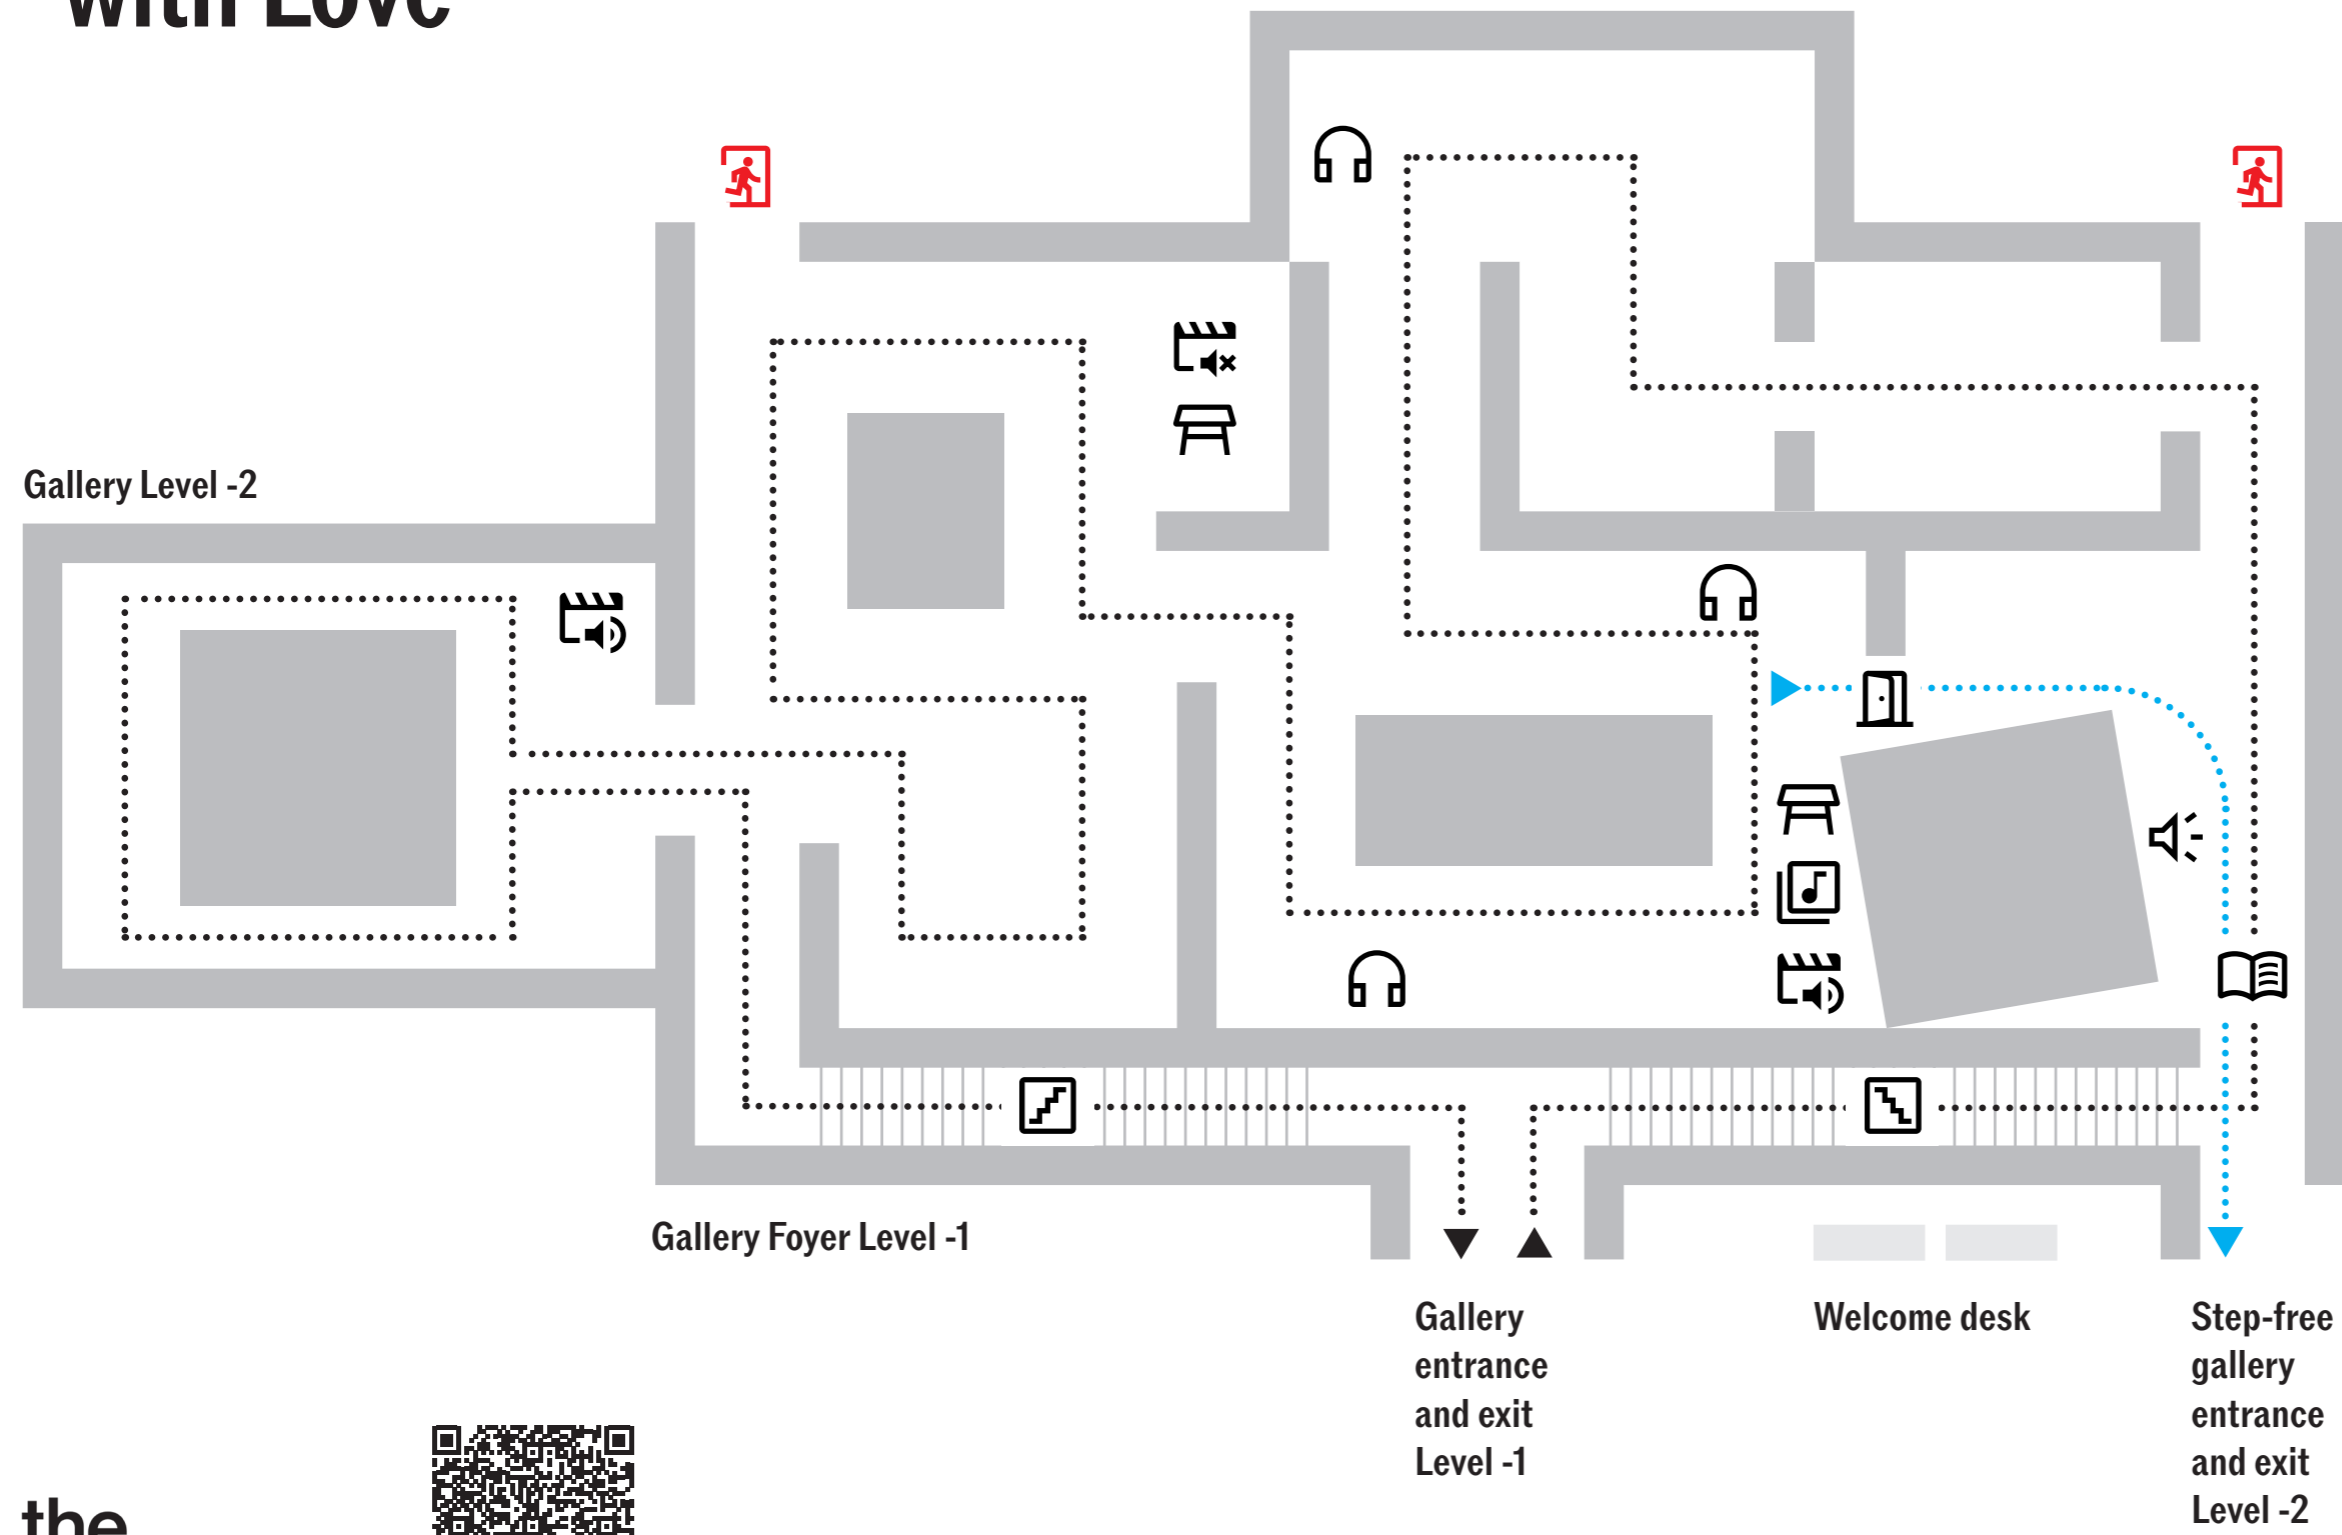

NIGO

From Japan with Love

Sensory Map

This is a guide to sensory stimuli, access and amenities. It is designed to give you an understanding of what to expect when visiting the exhibition.

Key

-  Large-print guide
-  Open sound
-  Music playlist with headphones
-  Moving image with headphones
-  Moving image without sound
-  Moving image with open sound
-  Suggested route
-  Step-free route
-  Bench seating
-  Door
-  Drinking fountain
-  Stairways
-  Toilets
-  Lift
-  Lockers
-  Fire exits

the
DESIGN
MUSEUM

How did we do?