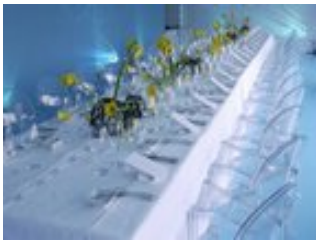

DESIGN MUSEUM SPACE

Up to 200 guests for receptions
Up to 70 guests for dinners
Up to 150 guests for seated presentations or conferences
Size: 17 metres x 6 metres
with 2 breakout areas of 6 metres x 6 metres

SERVICES

The following services are included in the hire fees of both the Riverside Hall and Contemporary Design Gallery at the Design Museum:

- event management
- security
- cloakroom facilities and staff
- cleaning of the facilities before and after the event
- optional catering screen in the Riverside Hall
- sound system in the Riverside Hall
- lift operator
- gallery invigilators

As well as the services listed above, these additional services are also included in the hire fee of the new Design Museum Space:

- classic modern chairs designed by Charles and Ray Eames
- adjustable air conditioning
- audio, visual presentation and pa equipment
- high speed wireless broadband internet access
- technical support staff
- screens to create up to five break-out spaces